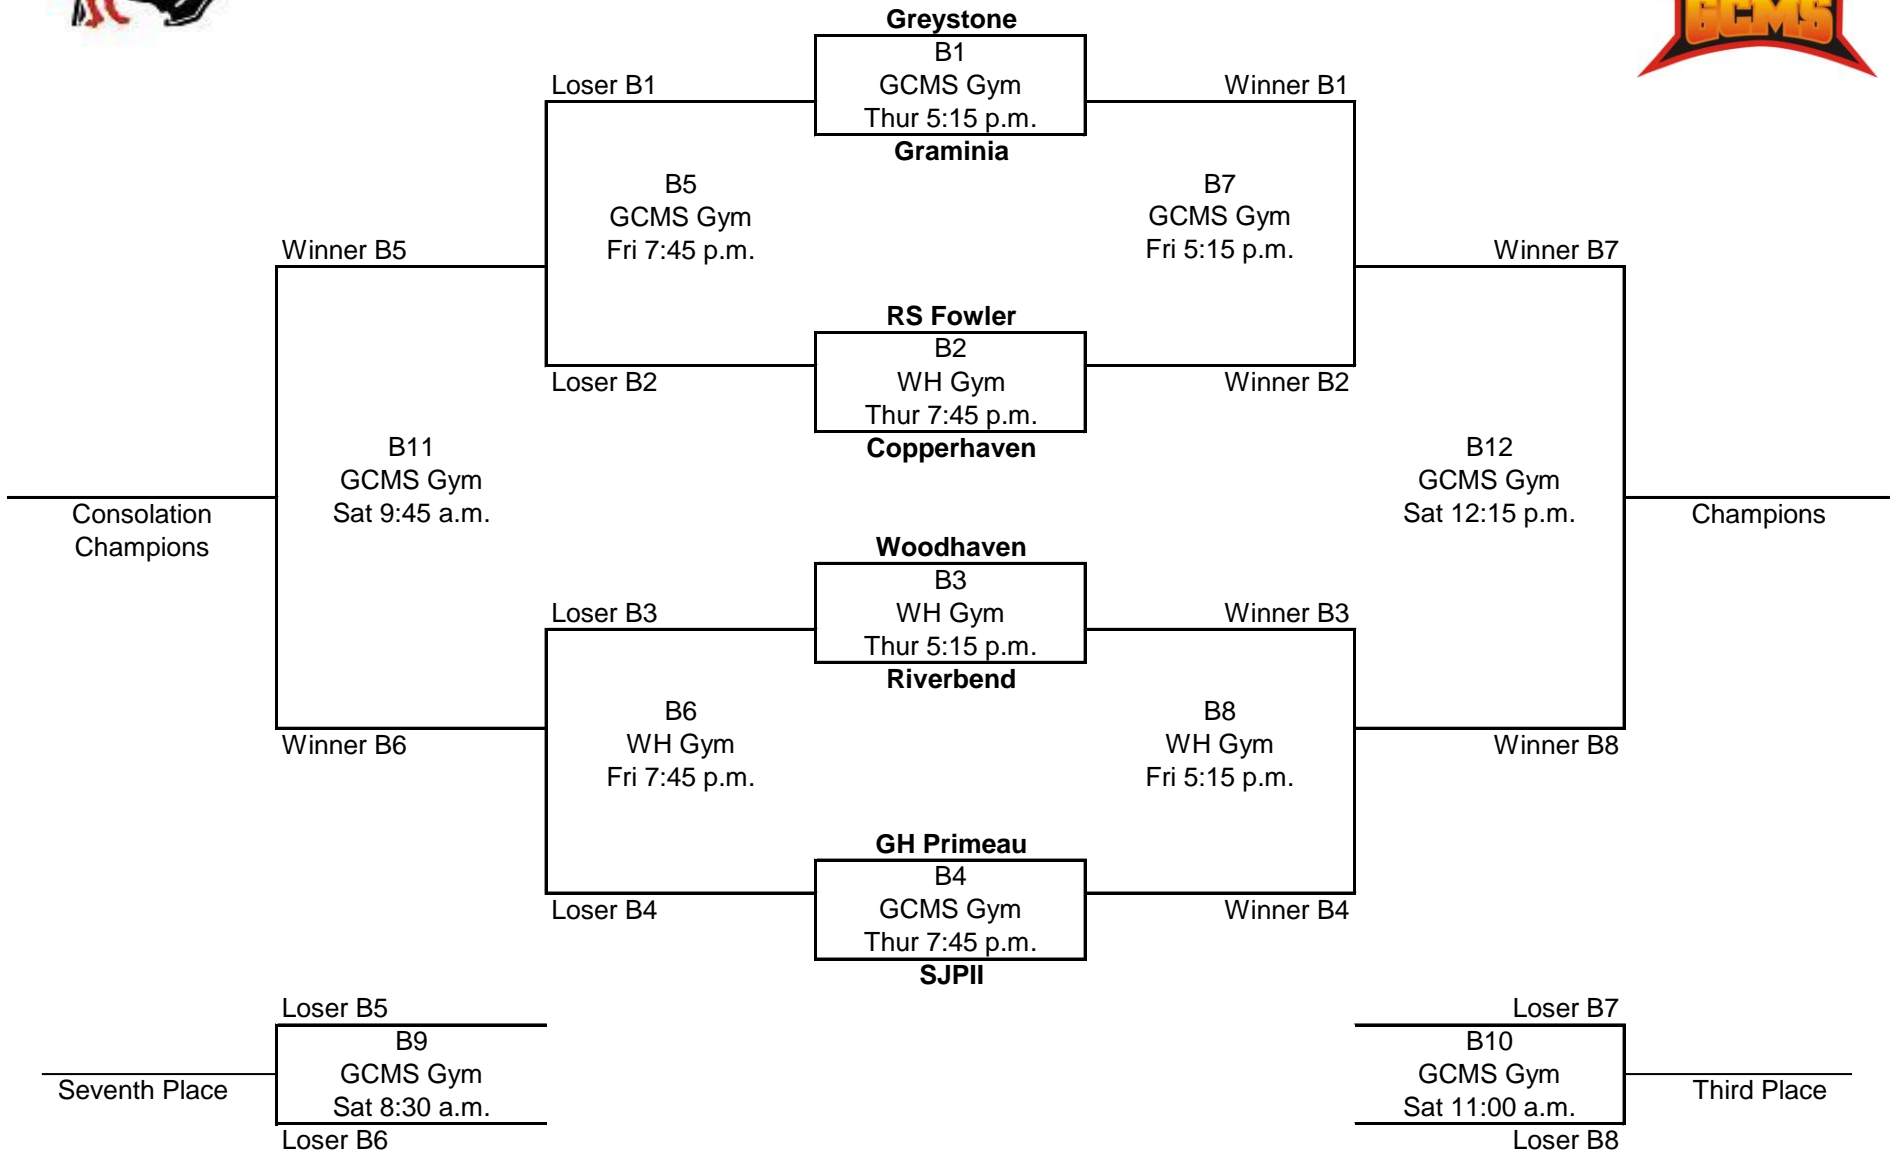

SPRUCE GROVE SHOOTOUT

BOYS DRAW 2019

Jan. 24/25/26

View Results Online: <https://goo.gl/GNNgMG>

WH = Woodhaven Middle School: 475 King Street, Spruce Grove

GCMS = Greystone Centennial Middle School: 130 Greystone Drive, Spruce Grove

SPRUCE GROVE SHOOTOUT

GIRLS DRAW 2019

Jan. 24/25/26

View Results Online: <https://goo.gl/GNNgMG>

WH = Woodhaven Middle School: 475 King Street, Spruce Grove

GCMS = Greystone Centennial Middle School: 130 Greystone Drive, Spruce Grove