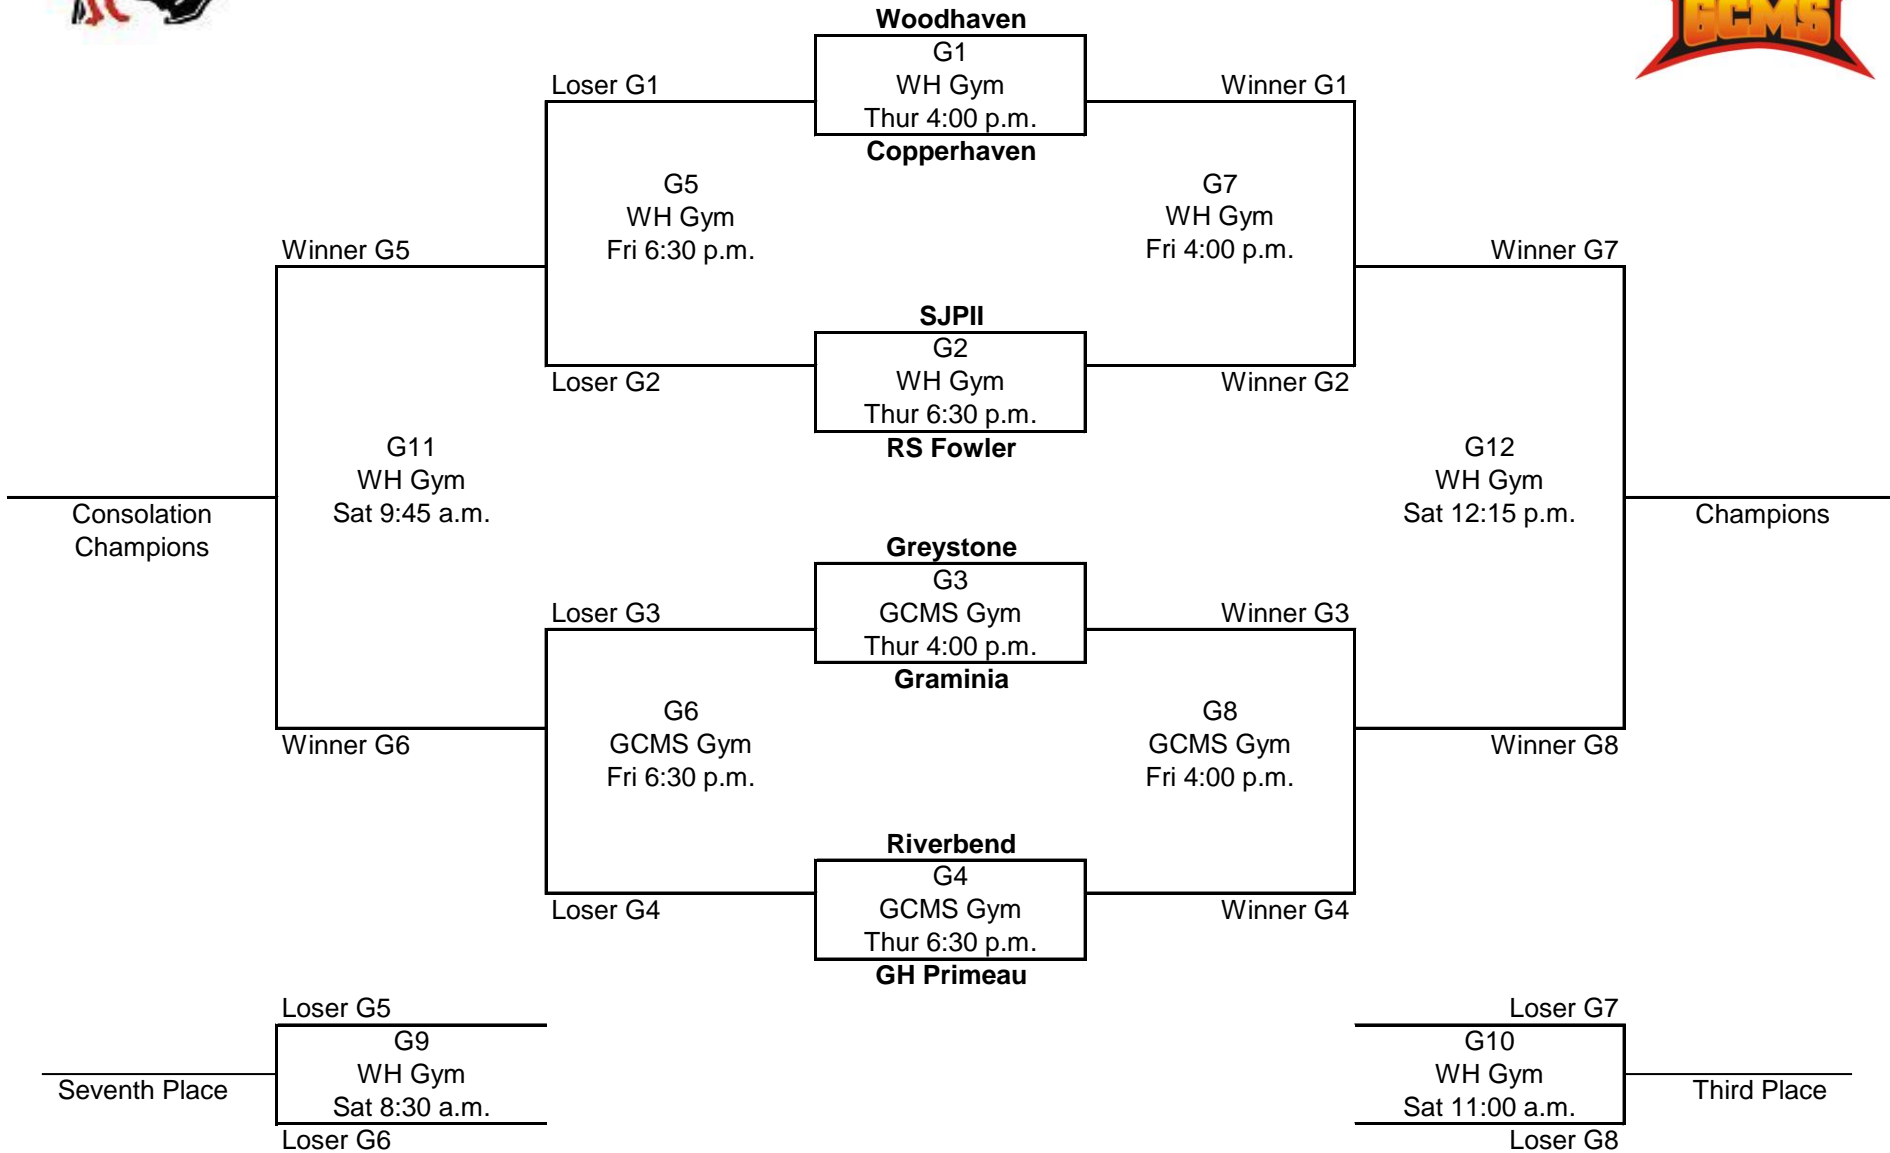

SPRUCE GROVE SHOOTOUT

BOYS DRAW 2019

Jan. 24/25/26

View Results Online: <https://goo.gl/GNNgMG>

WH = Woodhaven Middle School: 475 King Street, Spruce Grove

GCMS = Greystone Centennial Middle School: 130 Greystone Drive, Spruce Grove

SPRUCE GROVE SHOOTOUT

GIRLS DRAW 2019

Jan. 24/25/26

View Results Online: <https://goo.gl/GNNgMG>

WH = Woodhaven Middle School: 475 King Street, Spruce Grove

GCMS = Greystone Centennial Middle School: 130 Greystone Drive, Spruce Grove