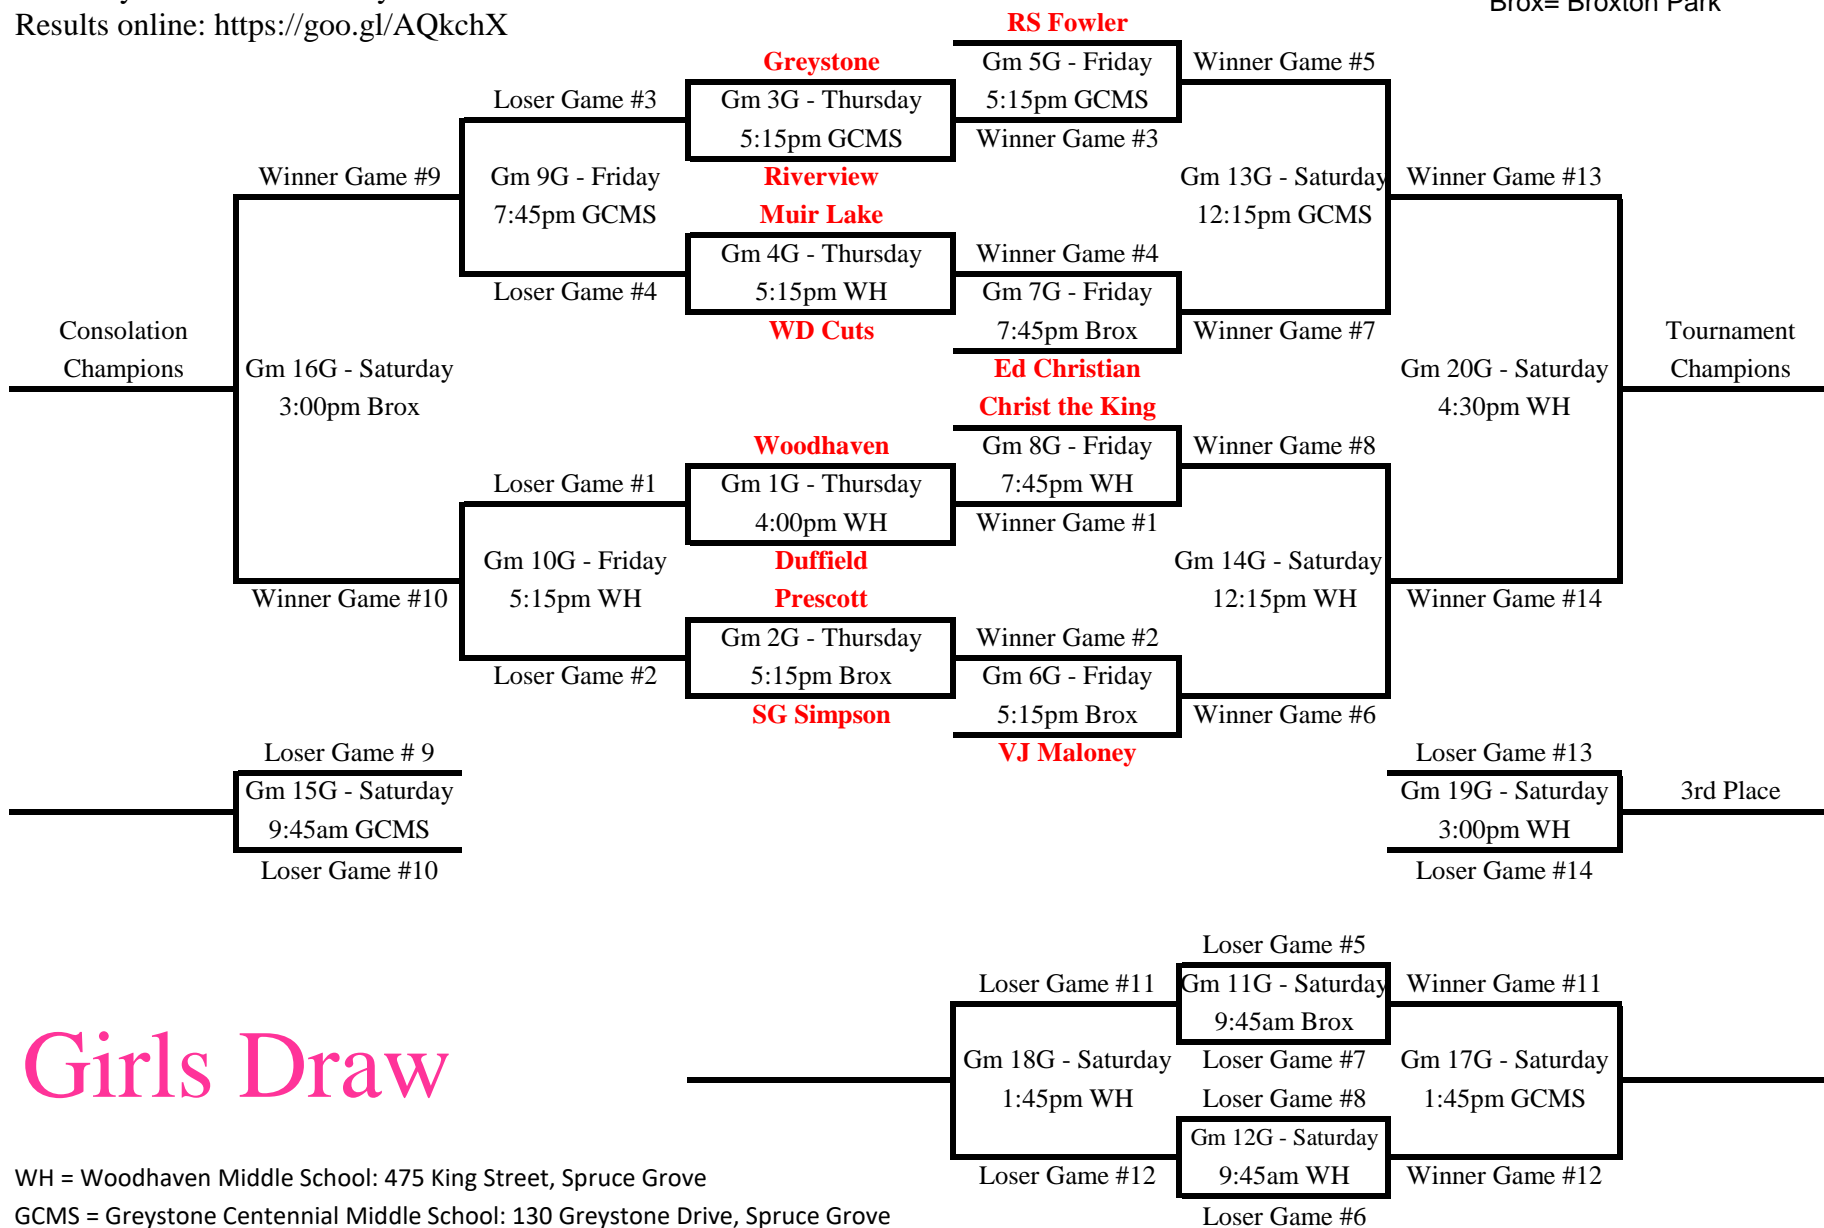

Power of 3 - 2019

WH = Woodhaven
GCMS = Greystone
Brox = Broxton Park

Boys Draw

Thursday Feb. 21 to Saturday Feb. 23
Results online: <https://goo.gl/AQkchX>

Boys Draw

WH = Woodhaven Middle School: 475 King Street, Spruce Grove
GCMS = Greystone Centennial Middle School: 130 Greystone Drive, Spruce Grove
Brox = Broxton Park School: Box 6363 - 505 McLeod Ave, Spruce Grove

Power of 3 - 2019

WH = Woodhaven
GCMS = Greystone
Brox = Broxton Park

Thursday Feb. 21 to Saturday Feb. 23
Results online: <https://goo.gl/AQkchX>

Girls Draw

Girls Draw

WH = Woodhaven Middle School: 475 King Street, Spruce Grove
GCMS = Greystone Centennial Middle School: 130 Greystone Drive, Spruce Grove
Brox = Broxton Park School: Box 6363 - 505 McLeod Ave, Spruce Grove