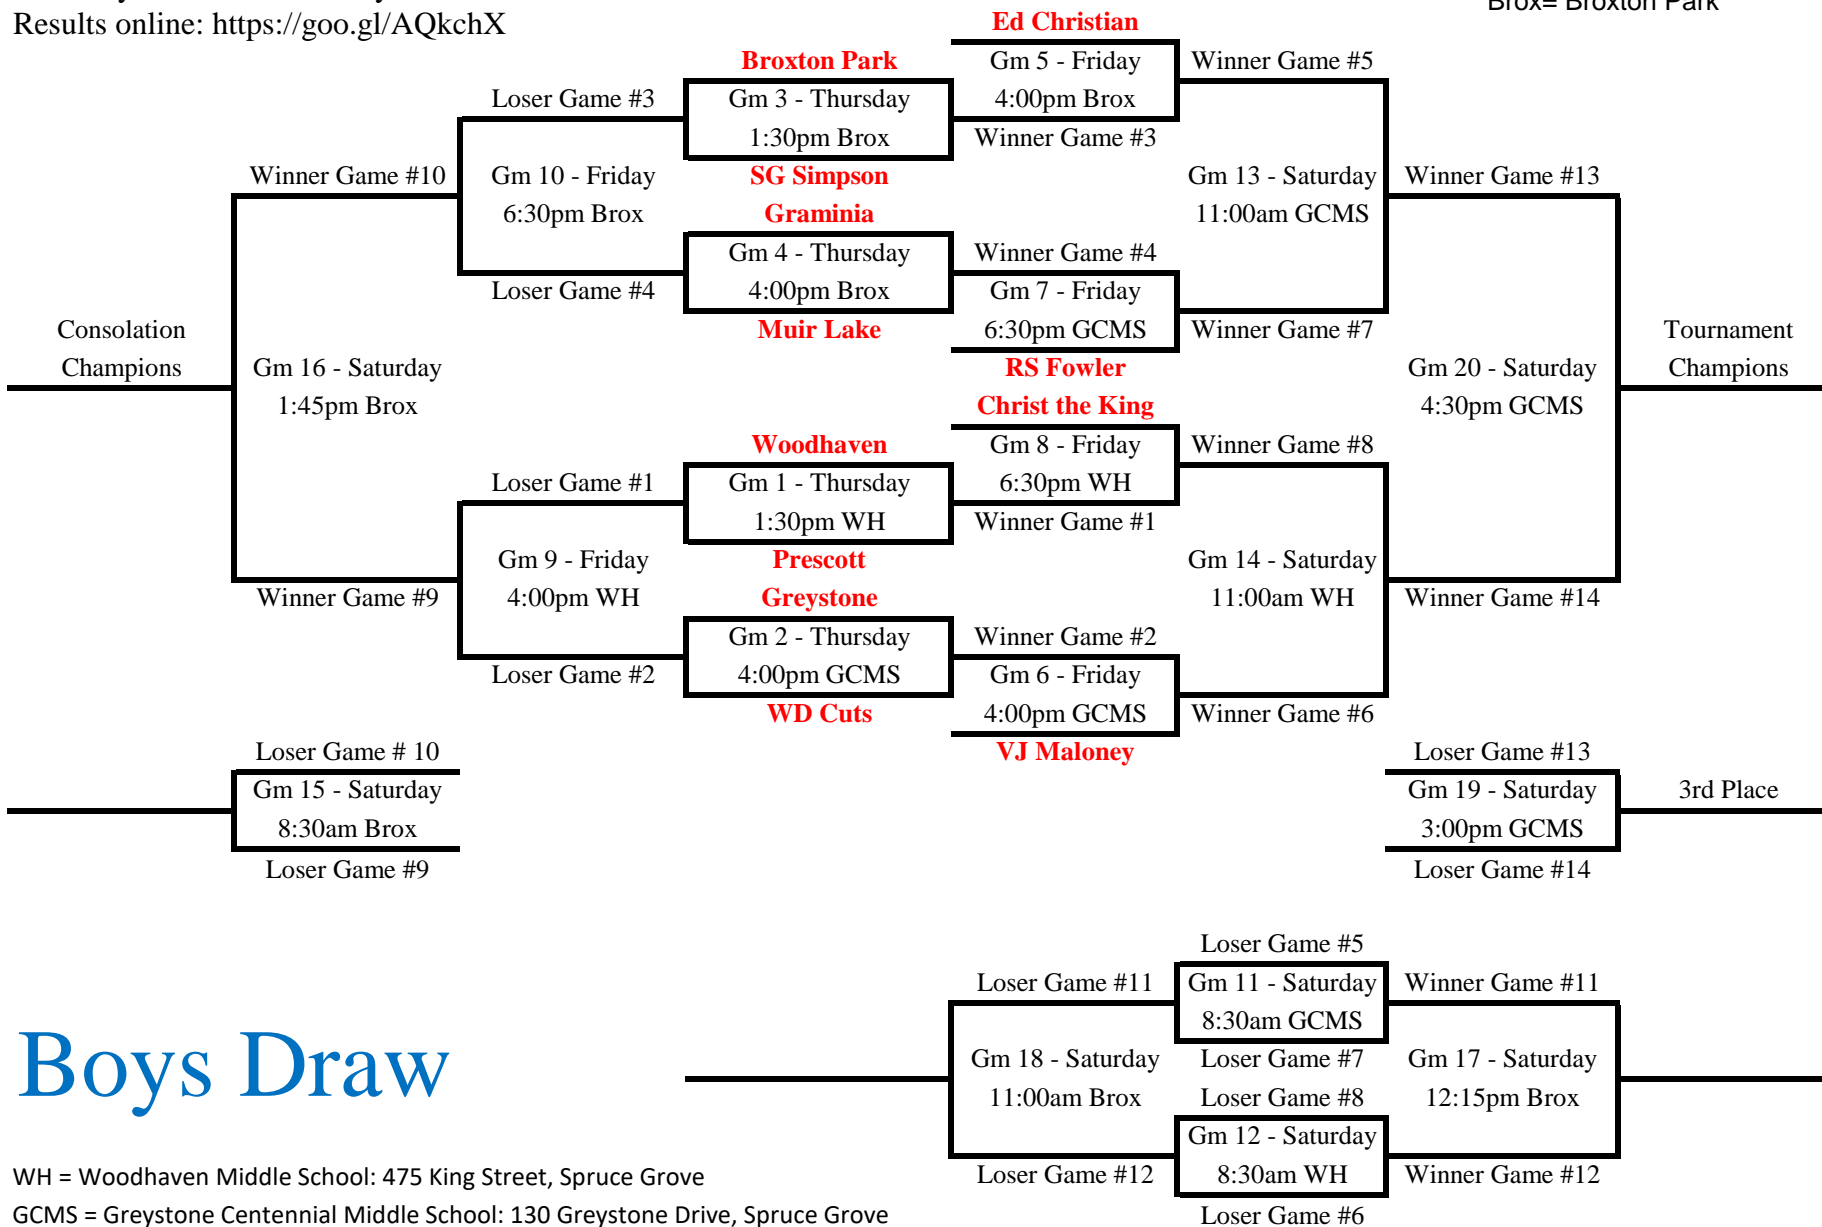

Power of 3 - 2019

WH = Woodhaven
GCMS = Greystone
Brox = Broxton Park

Boys Draw

Thursday Feb. 21 to Saturday Feb. 23
Results online: <https://goo.gl/AQkchX>

Boys Draw

WH = Woodhaven Middle School: 475 King Street, Spruce Grove
GCMS = Greystone Centennial Middle School: 130 Greystone Drive, Spruce Grove
Brox = Broxton Park School: Box 6363 - 505 McLeod Ave, Spruce Grove

Power of 3 - 2019

WH = Woodhaven
GCMS = Greystone
Brox = Broxton Park

Thursday Feb. 21 to Saturday Feb. 23
Results online: <https://goo.gl/AQkchX>

Girls Draw

Girls Draw

WH = Woodhaven Middle School: 475 King Street, Spruce Grove
GCMS = Greystone Centennial Middle School: 130 Greystone Drive, Spruce Grove
Brox = Broxton Park School: Box 6363 - 505 McLeod Ave, Spruce Grove